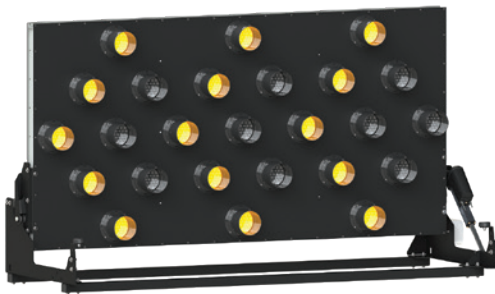

CONTROLLER SUPPORT

Adjustable controller support for dashboard

ARROWBOARD MODELS

MODEL	DIMENSIONS INCHES (MM)	LED LIGHTS	MOUNTING OPTIONS	BED FLOOR OPTION (UNIVERSAL)	BED RAIL OPTION (UNIVERSAL)
VM-4815	48 x 96 (1219 x 2438)	15	VMS-AJ01MM02 (Power Tilt) or VMS-A48 (Manual mount)	VMS-AFM02	VMS-AAM02
VM-4825	48 x 96 (1219 x 2438)	25			
VM-367215	36 x 72 (915 x 1828)	15	VMS-AJ03MM02 (Power Tilt) or VMS-A49 (Manual mount)		
VM-367225	36 x 72 (915 x 1828)	25			
VM-306015	30 x 60 (762 x 1524)	15	VMS-AJ04MM03 (Power Tilt) or VMS-A50 (Manual mount)		
VM-306025	30 x 60 (762 x 1524)	25			

Power Tilt mount representation

POWER TILT MOUNT WITH AUTO UP/DOWN FEATURE

The Auto Up/Down feature ensures that the arrowboard is in the display position when in use and in the travel position when turned off, preventing damage and reducing wind drag.

- Selecting an arrow pattern automatically raises the arrowboard to the display position
- Selecting OFF automatically lowers the arrowboard to the travel position
- Automatically detects the upright position - clear indicator on the controller display shows if the arrowboard is in the up or down position
- Bed rail or Bed floor can be added (optional)

POWER TILT MOUNTING KEY BENEFITS

- Slim design structure - compact model for easy transport and storage
- Universal support for motorized truck mounted arrowboard: 4 x 8 / 30 x 60 / 36 x 72
- Motor Mounting - easy maintenance & durability